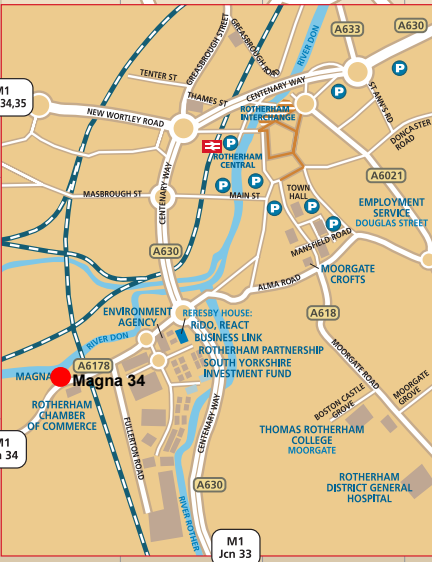

M1  
Jcn 33

Greasbrough

Dropping  
Well

Kimberworth

Templeborough

SHEFFIELD  
MEADOWHALL

ROTHERHAM  
CENTRAL

Sheffield

Brinsworth

Treeton

Ulley  
Country Park

Aughton

Swallownest

Aston

Rother  
Valley  
Country  
Park

**KEY**

- Railway Line
- Railway Station
- Motorway
- Roads
- Pedestrian Area
- Car Park
- Buildings
- River

To London  
and the  
Midlands

A6102  
Chesterfield