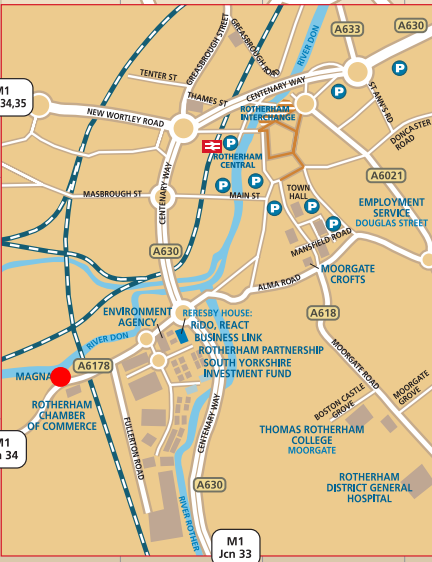

C

D

E

F

Greasbrough

Dropping  
Well

Kimberworth

SHEFFIELD  
MEADOWHALL

Sheffield

SHEFFIELD CITY  
AIRPORT

Brinsworth

Treeton

Ulley  
Country Park

Aughton

Swallownest

Aston

Rother  
Valley  
Country  
Park

ROTHERHAM  
CENTRAL

ROTHERHAM  
INTERCHANGE

ROTHERHAM  
CENTRAL

ROTHERHAM  
CENTRAL

ROTHERHAM  
CENTRAL

ROTHERHAM  
CENTRAL

ROTHERHAM  
CENTRAL

ROTHERHAM  
CENTRAL

ROTHERHAM  
CENTRAL

ROTHERHAM  
CENTRAL

ROTHERHAM  
CENTRAL

ROTHERHAM  
CENTRAL

KEY	
Railway Line	
Railway Station	
Motorway	
Roads	
Pedestrian Area	
Car Park	
Buildings	
River	

To London  
and the  
Midlands